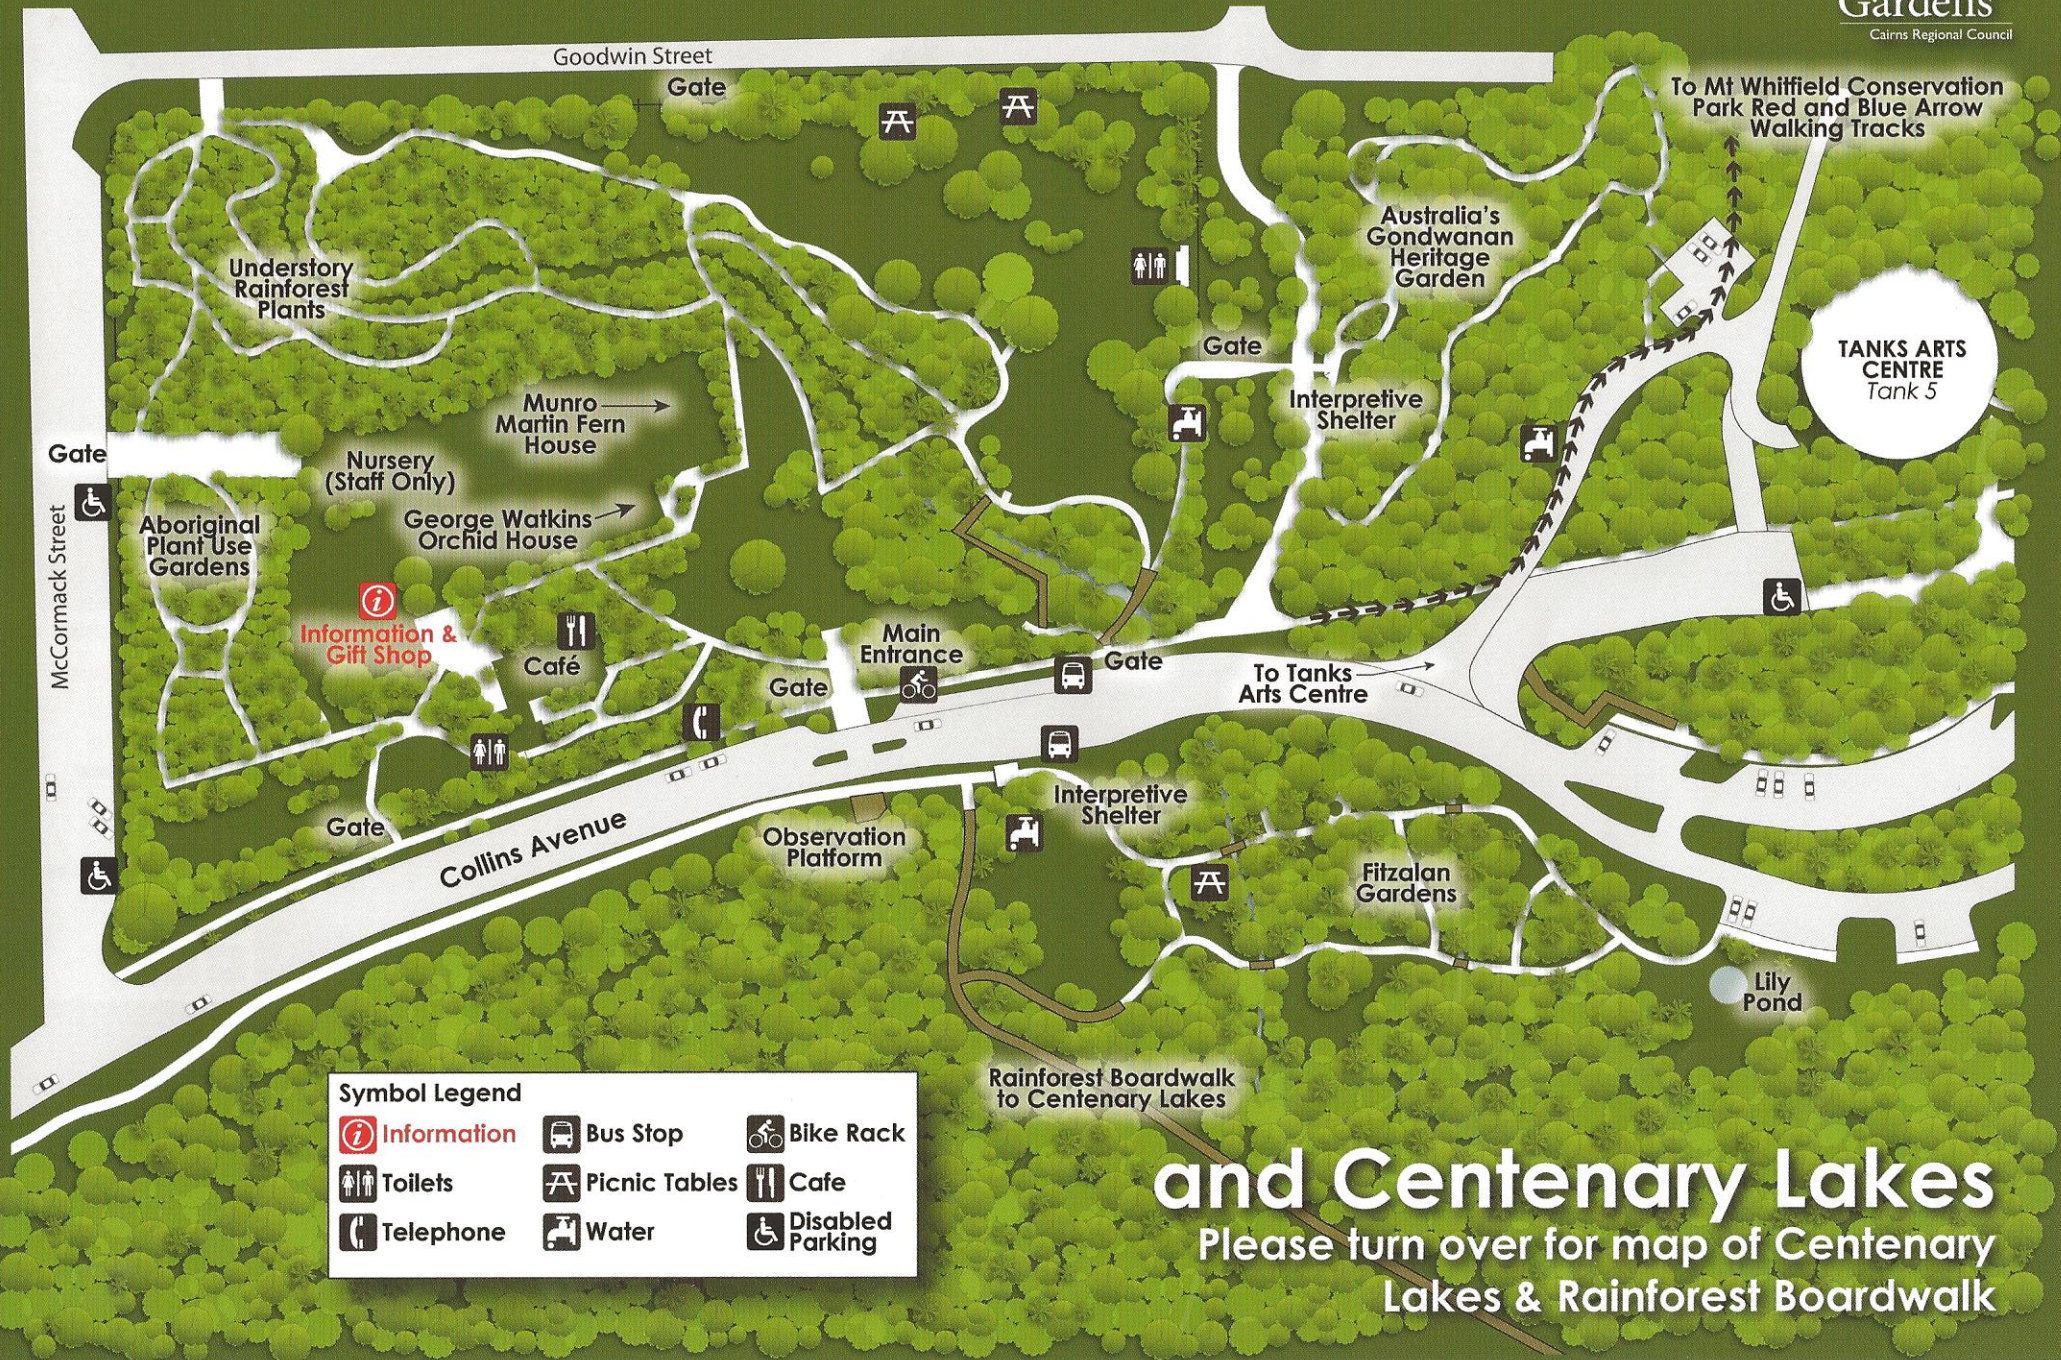

Cairns Botanic Gardens

Tanks Arts Centre & Centenary Lakes

Symbol Legend

- Information
- Toilets
- Telephone
- Bus Stop
- Picnic Tables
- Water
- Disabled Parking

Cairns Botanic Gardens

Flecker Gardens & Tanks Arts Centre

Symbol Legend

Information	Bus Stop	Bike Rack
Toilets	Picnic Tables	Cafe
Telephone	Water	Disabled Parking

and Centenary Lakes
Please turn over for map of Centenary
Lakes & Rainforest Boardwalk